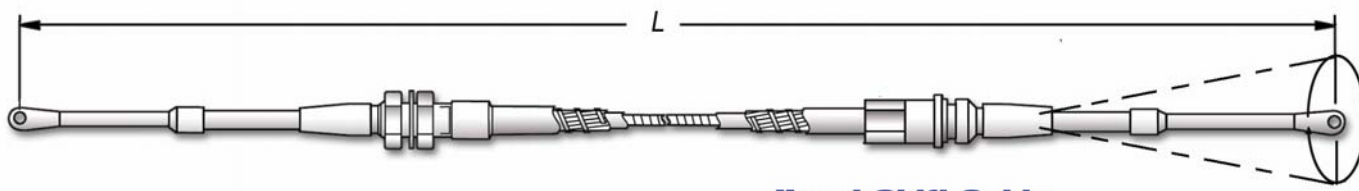

**B&M Shift Cables Part No. CA248-L**

**Dodge Motor Home Part No. CA249-L**

**Hurst Shift Cable Part No. CA273-L**

**Hurst Shift Cable Part No. CA274-L**

**Hurst Shift Cable Part No. CA275-L**

**"Early Style" Dodge Park Cable**

**"Early Style" Dodge Shift Cable**

**Specialty Cables & Obsolete Items Can Be Custom Made.**  
Sample Shown Above Needed To Duplicate  
Illustrations represent replacements for popular brand cables.