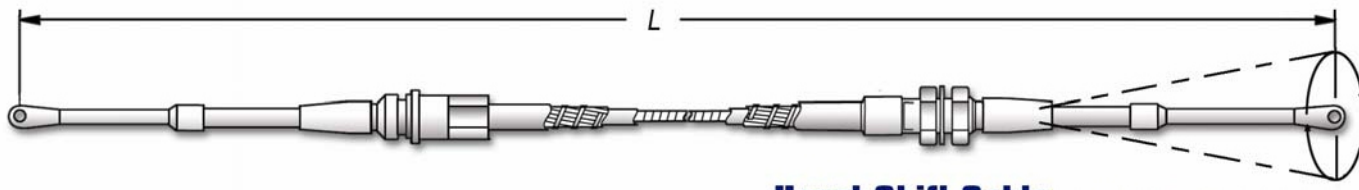

**B&M Shift Cables Part No. CA248-L**

**Dodge Motor Home Part No. CA249-L**

**Hurst Shift Cable Part No. CA273-L**

**Hurst Shift Cable Part No. CA274-L**

**Hurst Shift Cable Part No. CA275-L**

**"Early Style" Dodge Park Cable**

**"Early Style" Dodge Shift Cable**

**Specialty Cables & Obsolete Items Can Be Custom Made.**  
Sample Shown Above Needed To Duplicate  
Illustrations represent replacements for popular brand cables.