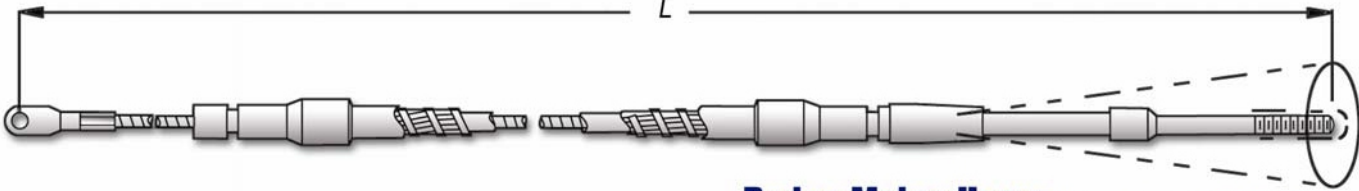

**B&M Shift Cables Part No. CA248-L**

**Dodge Motor Home Part No. CA249-L**

**Hurst Shift Cable Part No. CA273-L**

**Hurst Shift Cable Part No. CA274-L**

**Hurst Shift Cable Part No. CA275-L**

**"Early Style" Dodge Park Cable**

**"Early Style" Dodge Shift Cable**

**Specialty Cables & Obsolete Items Can Be Custom Made.**  
Sample Shown Above Needed To Duplicate  
Illustrations represent replacements for popular brand cables.