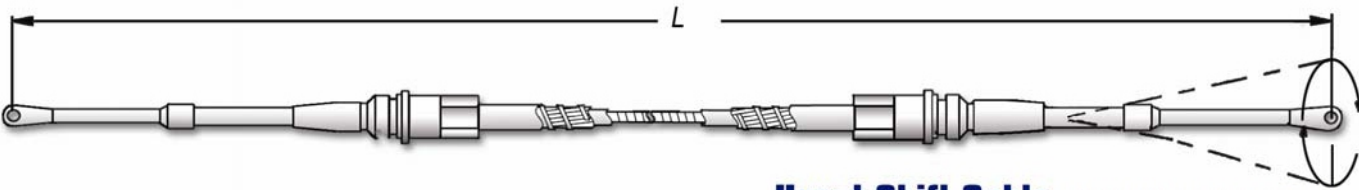

**B&M Shift Cables Part No. CA248-L**

**Dodge Motor Home Part No. CA249-L**

**Hurst Shift Cable Part No. CA273-L**

**Hurst Shift Cable Part No. CA274-L**

**Hurst Shift Cable Part No. CA275-L**

**"Early Style" Dodge Park Cable**

**"Early Style" Dodge Shift Cable**

**Specialty Cables & Obsolete Items Can Be Custom Made.**  
Sample Shown Above Needed To Duplicate  
Illustrations represent replacements for popular brand cables.